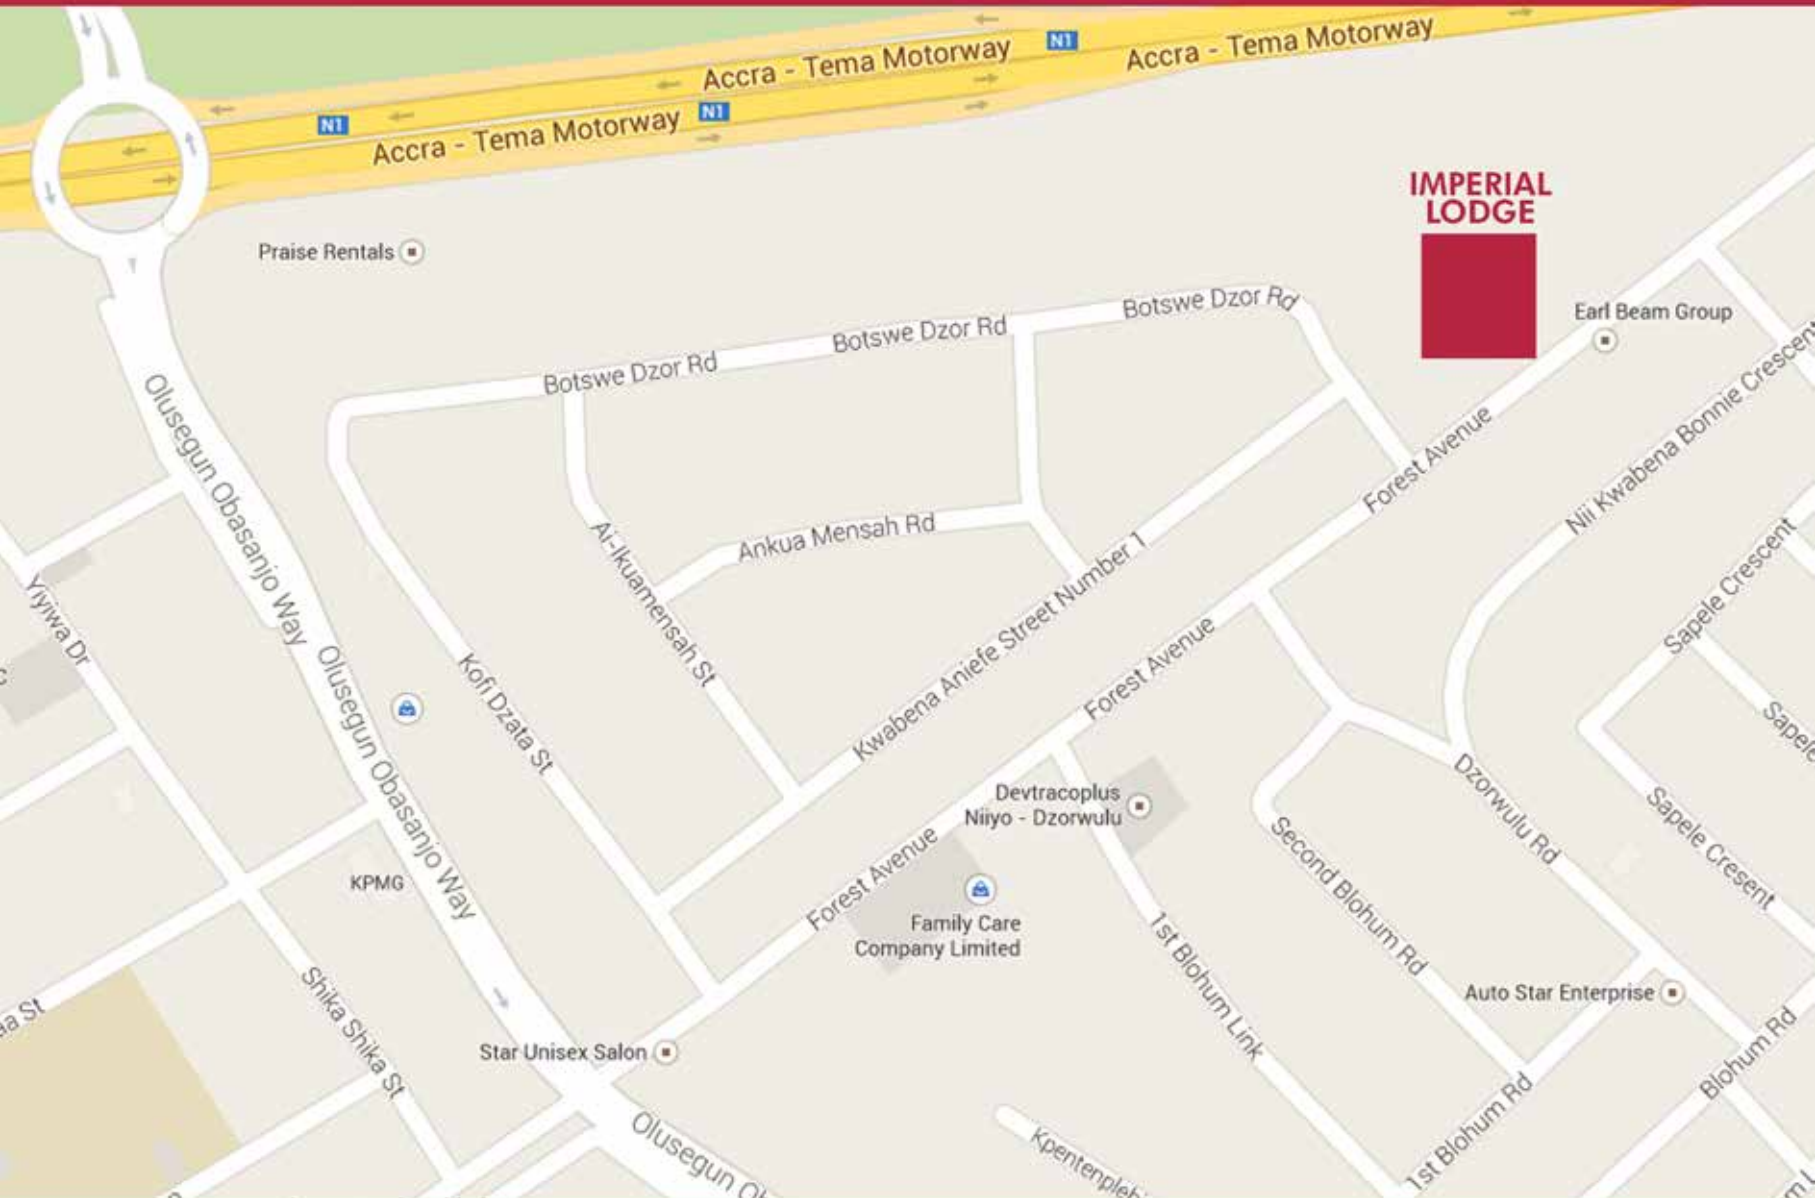

IMPERIAL LODGE

Praise Rentals

**IMPERIAL
LODGE**

Earl Beam Group

Olusegun Obasanjo Way

Botswe Dzor Rd

Al-kuamensah St

Ankua Mensah Rd

Kwabena Aniefe Street Number 1

Forest Avenue

Nii Kwabena Bonnie Crescent

Yiyiwa Dr

Kofi Dzata St

KPMG

Shika Shika St

Star Unisex Salon