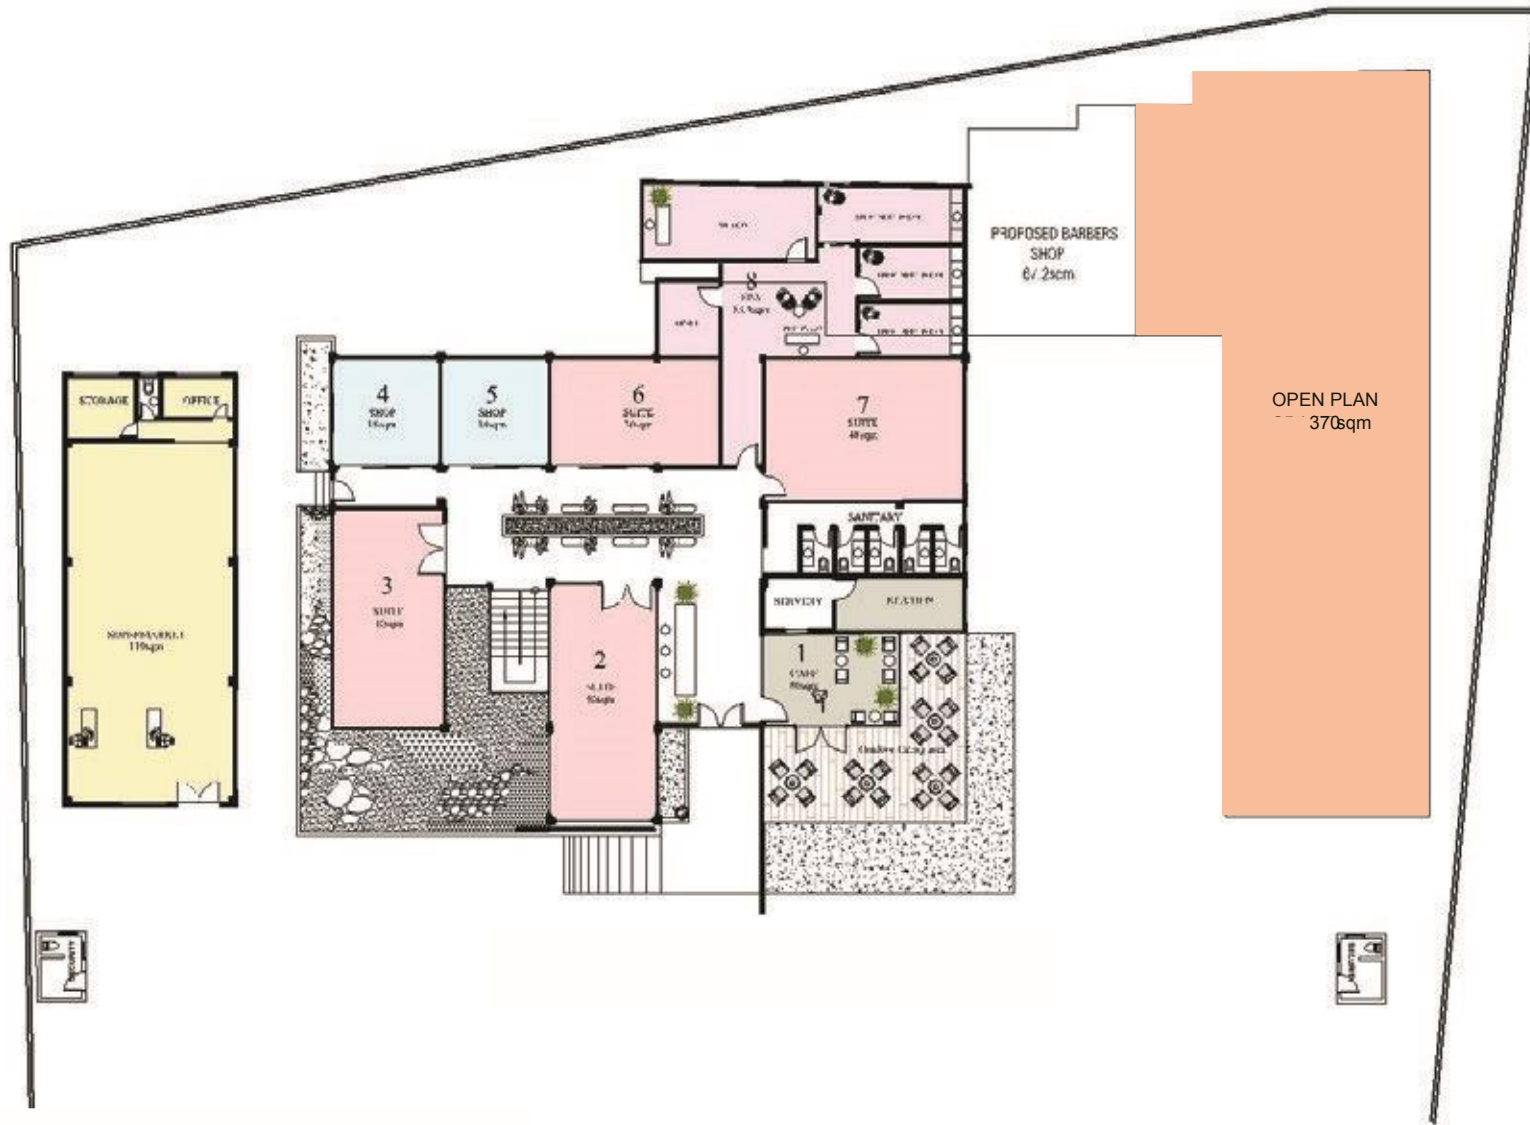

arket

Wine

SITE PLAN

FIRST FLOOR PLAN

FIRST FLOOR PLAN

GROUND FLOOR LEVEL

SPACE	DESCRIPTION	AREA(sqm)
1	CAFE	80
2	SUITE	40
3	SUITE	40
4	SHOP	18
5	SHOP	18
6	SUITE	30
7	SUITE	48
8	SPA	84

TOTAL 358sqm

FIRST FLOOR LEVEL

SPACE	DESCRIPTION	AREA(sqm)
9	SUITE 33	
10	SUITE 40	
11	SUITE 40	
12	SUITE 27	
13	SHOP 18	
14	SHOP 18	
15	SHOP 18	
16	SUITE 48	

TOTAL 242sqm

SUPERMARKET

SPACE	AREA(sqm)
SUPERMARKET	119

FACILITY MANAGER