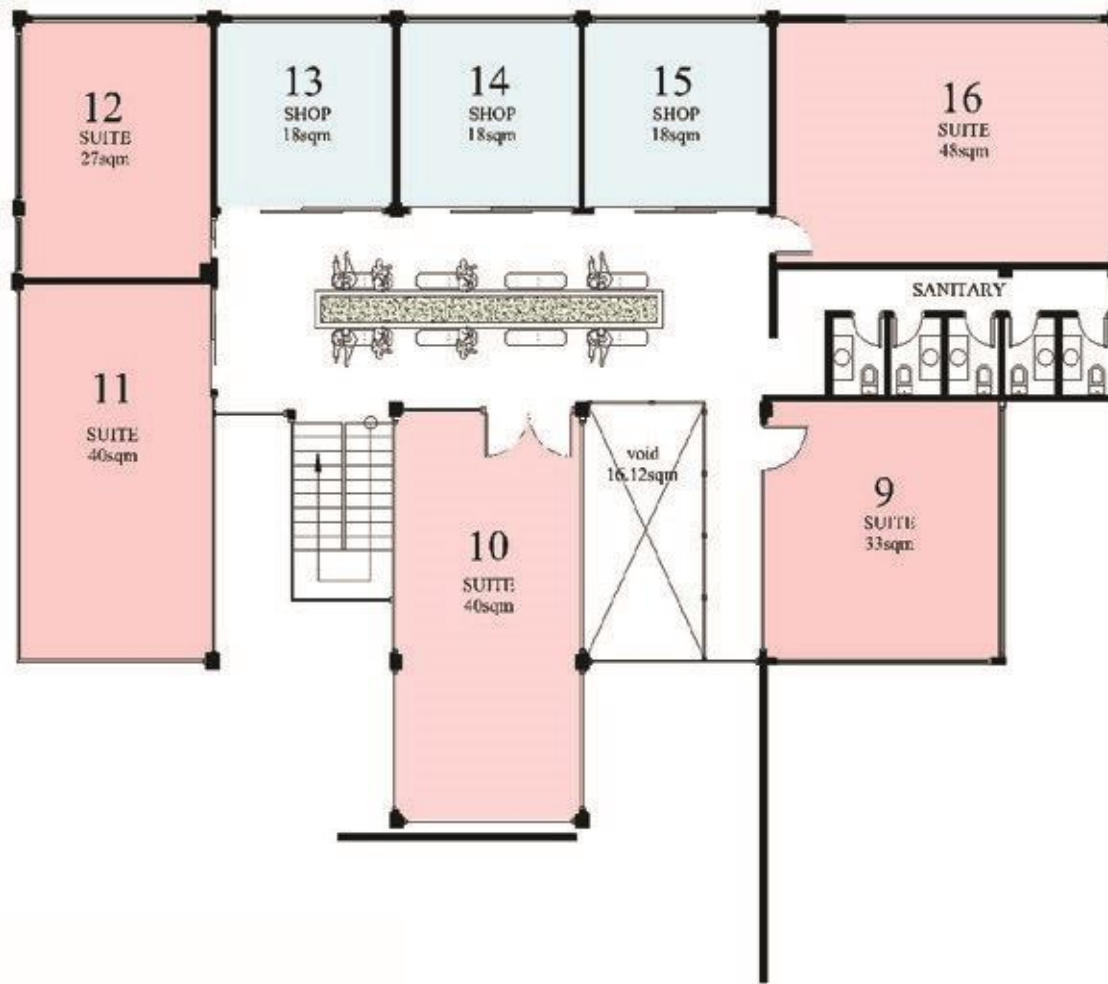

arket

Wine

SITE PLAN

FIRST FLOOR PLAN

FIRST FLOOR PLAN

GROUND FLOOR LEVEL

SPACE	DESCRIPTION	AREA(sqm)
1	CAFE	80
2	SUITE	40
3	SUITE	40
4	SHOP	18
5	SHOP	18
6	SUITE	30
7	SUITE	48
8	SPA	84

TOTAL 358sqm

FIRST FLOOR LEVEL

SPACE	DESCRIPTION	AREA(sqm)
9	SUITE 33	
10	SUITE 40	
11	SUITE 40	
12	SUITE 27	
13	SHOP 18	
14	SHOP 18	
15	SHOP 18	
16	SUITE 48	

TOTAL 242sqm

SUPERMARKET

SPACE	AREA(sqm)
SUPERMARKET	119

FACILITY MANAGER